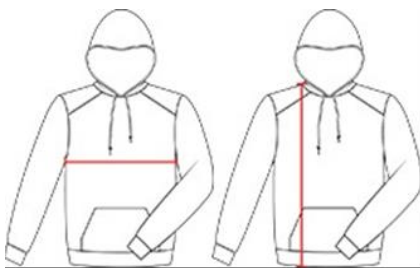

HOW TO MEASURE

These product specifications reference a product's measurements. For sizing information and guidance, please reference our sizing charts.

BODY LENGTH

Measured from the top of the shoulder to bottom of the back.

CHEST WIDTH

Measured across the chest at its fullest part while laid flat.