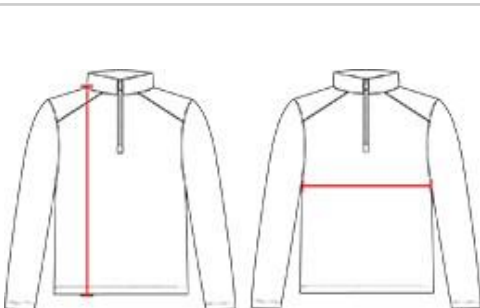

# #140500 MEN'S LINEUPHOOD

- 100% Polyester moisture management fleece fabric
- 100% Polyester moisture management/antimicrobial fabric hood lining
- Sublimated raglan sleeve panels
- Front pouch pocket with two hook & loop closures at top of pockets with headset opening
- Self-fabric cuffs & waistband
- Embroidered badger logo on left sleeve

## SPECIFICATIONS

	XS	S	M	L	XL	2XL	3XL	4XL
<b>Piece Weight</b> measured in pounds	0.00	0.00	0.00	0.00	0.00	0.00	0.00	0.00
<b>Spec Body Length</b> measured in inches	28 ½	29	29 ½	30	30 ½	31	31 ½	32
<b>Spec Chest Width</b> measured in inches	19	20	22	24	26	28	30	32
<b>Case Count</b> # of units per case	24	24	24	24	24	24	24	24

### BODY LENGTH

Measured on the front from the shoulder/neck intersection to the bottom of the garment.