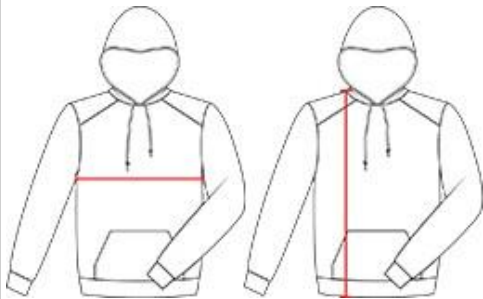

## COLORS

## SPECIFICATIONS

|   | XS     | S    | M      | L    | XL     | 2XL  | 3XL    | 4XL  |
|---|--------|------|--------|------|--------|------|--------|------|
| <b>Piece Weight</b><br>measured in pounds     | 1.22   | 1.22 | 1.22   | 1.22 | 1.22   | 1.22 | 1.22   | 1.22 |
| <b>Spec Body Length</b><br>measured in inches | 28 1/2 | 29   | 29 1/2 | 30   | 30 1/2 | 31   | 31 1/2 | 32   |
| <b>Spec Chest Width</b><br>measured in inches | 19     | 20   | 22     | 24   | 26     | 28   | 30     | 32   |
| <b>Case Count</b><br># of units per case      | 24     | 24   | 24     | 24   | 24     | 24   | 12     | 12   |

## HOWTOMEASURE

These product specifications reference a product's measurements.  
For sizing information and guidance, please reference our sizing charts.

**BODY LENGTH**

Measured on the front from the shoulder/neck intersection to the bottom of the garment.