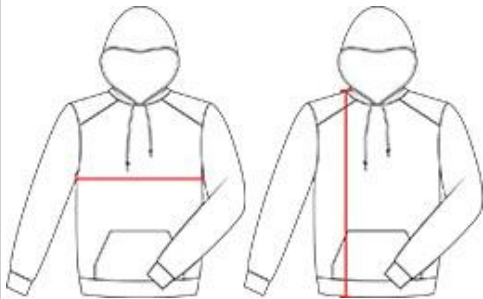

#145600 UNISEX SIDELINEFLEECEHOOD

- 100% polyester moisture management fleece fabric
- Contrast sleeve inserts and inner hood
- Printed stripe design on hood and back body
- Contrast 4" locking zipper on front
- Front pouch pocket with hook and loop closures for headset opening
- Self-fabric cuffs and waistband
- Headset opening

COLORS

SPECIFICATIONS

	XS	S	M	L	XL	2XL	3XL	4XL
Piece Weight measured in pounds	1.22	1.22	1.22	1.22	1.22	1.22	1.22	1.22
Spec Body Length measured in inches	28 ½	29	29 ½	30	30 ½	31	31 ½	32
Spec Chest Width measured in inches	19	20	22	24	26	28	30	32
Case Count # of units per case	24	24	24	24	24	24	12	12

HOWTOMEASURE

These product specifications reference a product's measurements.
For sizing information and guidance, please reference our sizing charts.

BODY LENGTH

Measured on the front from the shoulder/neck intersection to the bottom of the garment.