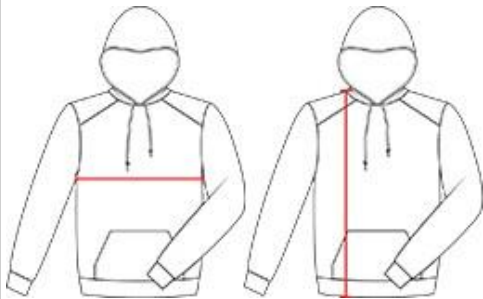

## COLORS

## SPECIFICATIONS

	XS	S	M	L	XL	2XL	3XL	4XL
<b>Piece Weight</b> measured in pounds	1.22	1.22	1.22	1.22	1.22	1.22	1.22	1.22
<b>Spec Body Length</b> measured in inches	28 ½	29	29 ½	30	30 ½	31	31 ½	32
<b>Spec Chest Width</b> measured in inches	19	20	22	24	26	28	30	32
<b>Case Count</b> # of units per case	24	24	24	24	24	24	12	12

## HOWTOMEASURE

These product specifications reference a product's measurements.  
For sizing information and guidance, please reference our sizing charts.

**BODY LENGTH**

Measured on the front from the shoulder/neck intersection to the bottom of the garment.