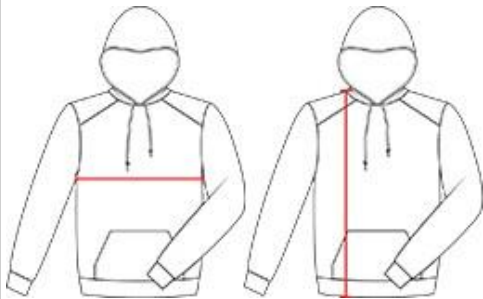

#146800 UNISEX SPORTHEATHERHOOD

- 100% Heathered polyester moisture management fleece fabric
- Front pouch pocket with hook and loop closures for headset opening
- Self-fabric cuffs and waistband
- Contrasting shoulder and sleeve panels
- Embroidered badger logo on left sleeve

COLORS

SPECIFICATIONS

	XS	S	M	L	XL	2XL	3XL	4XL
Piece Weight measured in pounds	1.22	1.22	1.22	1.22	1.22	1.22	1.22	1.22
Spec Body Length measured in inches	28 ½	29	29 ½	30	30 ½	31	31 ½	32
Spec Chest Width measured in inches	19	20	22	24	26	28	30	32
Case Count # of units per case	24	24	24	24	24	24	12	12

HOWTOMEASURE

These product specifications reference a product's measurements.
For sizing information and guidance, please reference our sizing charts.

BODY LENGTH

Measured on the front from the shoulder/neck intersection to the bottom of the garment.