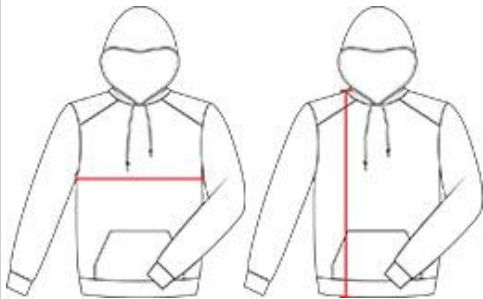

#148000 MEN'S PERF.FLEECE1/4ZIP

- 100% Polyester moisture management fabric
- 2 front pockets with headset opening
- Self-fabric collar with 9" locking zipper
- Cuffs feature smooth hem front with rib on back half
- Embroidered badger logo on left sleeve

COLORS

SPECIFICATIONS

	XS	S	M	L	XL	2XL	3XL	4XL
Piece Weight measured in pounds	1.20	1.20	1.20	1.20	1.20	1.20	1.20	1.20
Spec Body Length measured in inches	27	28	29	30	31	32	33	34
Spec Chest Width measured in inches	19	20	22	24	26	28	30	32
Case Count # of units per case	24	24	24	24	24	24	12	12

HOWTOMEASURE

These product specifications reference a product's measurements.
For sizing information and guidance, please reference our sizing charts.

BODY LENGTH

Measured on the front from the shoulder/neck intersection to the bottom of the garment.