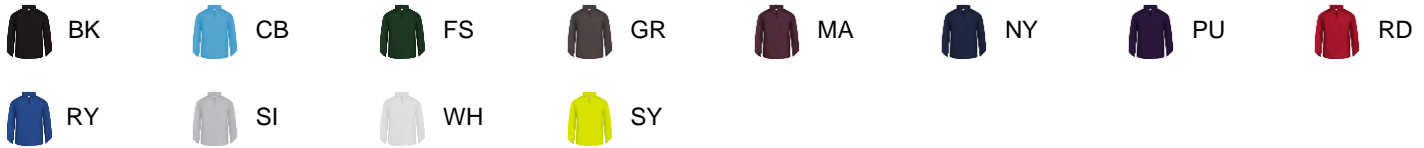

#148000 MEN'S PERF.FLEECE1/4ZIP

- 100% Polyester moisture management fabric
- 2 front pockets with headset opening
- Self-fabric collar with 9" locking zipper
- Cuffs feature smooth hem front with rib on back half
- Embroidered badger logo on left sleeve

COLORS

SPECIFICATIONS

	XS	S	M	L	XL	2XL	3XL	4XL
Piece Weight measured in pounds	1.20	1.20	1.20	1.20	1.20	1.20	1.20	1.20
Spec Body Length measured in inches	27	28	29	30	31	32	33	34
Spec Chest Width measured in inches	19	20	22	24	26	28	30	32
Case Count # of units per case	24	24	24	24	24	24	12	12