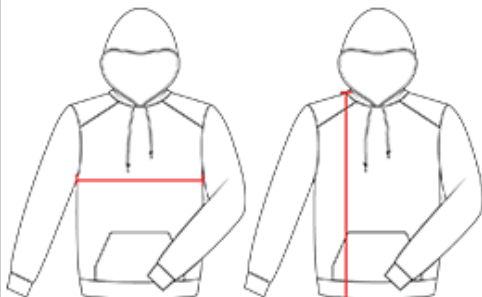

#148600 WOMEN'S PERF. FLEECE WOMEN'S 1 / 4 ZIP

- 100% Polyester moisture management fabric
- Self-fabric collar with 8" locking zipper
- 2 front pockets with headset opening
- Cuffs feature smooth hem front with rib on back half
- Embroidered badger logo on left sleeve

COLORS

BK

GR

NY

RD

RY

SPECIFICATIONS

	XS	S	M	L	XL	2XL
Piece Weight measured in pounds	1.20	1.20	1.20	1.20	1.20	1.20
Spec Body Length measured in inches	26	26 1/2	27	27 1/2	28	28 1/2
Spec Chest Width measured in inches	16	18	20	22	24	26
Case Count # of units per case	24	24	24	24	24	24

HOW TO MEASURE

These product specifications reference a product's measurements. For sizing information and guidance, please reference our sizing charts.

BODY LENGTH

Measured on the front from the shoulder/neck intersection to the bottom of the garment.