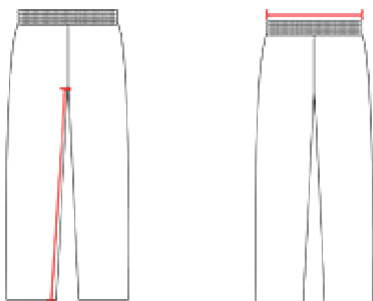

#157600 WOMEN'S TRAINERWOMEN'SPANT

- Tapered mt in lower leg
- 100% Unbrushed Polyester moisture management neece fabric
- 12" zippers on each outer leg
- Two deep side pockets

COLORS

SPECIFICATIONS

	XS	S	M	L	XL	2XL
Piece Weight measured in pounds	1.18	1.18	1.18	1.18	1.18	1.18
Waist Relaxed	13	14	15	16	17	18
Spec Inseam measured in inches	28	28 1/2	29	29 1/2	30	30 1/2
Case Count # of units per case	24	24	24	24	24	24

HOWTOMEASURE

These product specimcations reference a product's measurements. For sizing information and guidance, please reference our sizing charts.

WAIST WIDTH

Measured across the top of the waist opening.

INSEAM

Measured from crotch point to bottom leg opening.