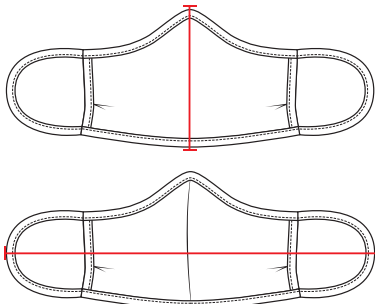

## B-CORE 3-PLY MASK

- 3 Ply construction—Layers made of soft B-Core moisture management polyester
- Comfort Anti-Chafe ear loops stretch 100% and hold their shape while being soft on the ears for all-day wear
- Middle seam contours and conforms to the face
- Durable lab-tested fabrics hold shape and fit wash after wash
- Writable interior name bar for identification
- Can be screen printed 1-2 colors left side
- Note--We are not able to accept returns on this style
- 25 unit minimum for decoration

### SPECIFICATIONS

Color	Y S/M	Y L/XL	S/M	L/XL
<b>Piece Weight</b> measured in pounds	0.03	0.03	0.03	0.03
<b>Spec Length</b> measured in inches	4	4.75	5.5	6.25
<b>Spec Width</b> measured in inches	11.5	12.5	13.5	14.5
<b>Case Count</b> # of pieces per case	144	144	144	144

#### LENGTH

Measured from top to bottom of mask at center front.

#### WIDTH

Measured across center of mask from ear loop to ear loop.