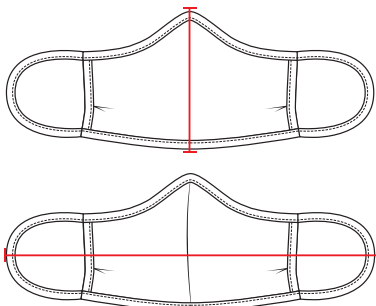

#193000 **UNISEX** B-CORE 3-PLY MASK

- 3 Ply construction—Layers made of soft B-Core moisture management polyester
- Comfort Anti-Chafe ear loops stretch 100% and hold their shape while being soft on the ears for all-day wear
- Middle seam contours and conforms to the face
- Durable lab-tested fabrics hold shape and fit wash after wash
- Writable interior name bar for identification
- Can be screen printed 1-2 colors left side
- Note--We are not able to accept returns on this style
- 25 unit minimum for decoration

COLORS

SPECIFICATIONS

Color	Y S/M	Y L/XL	S/M	L/XL	2XL
Piece Weight measured in pounds	0.03	0.03	0.03	0.03	0.03
Spec Length measured in inches	4	4.75	5.5	6.25	7
Spec Width measured in inches	11.5	12.5	13.5	14.5	15.5
Case Count # of pieces per case	144	144	144	144	144

HOW TO MEASURE

LENGTH

Measured from top to bottom of mask at center front.

WIDTH

Measured across center of mask from ear loop to ear loop.