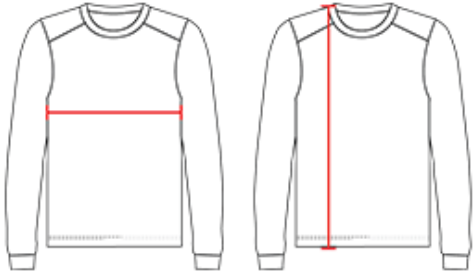

#200400 YOUTH ULTIMATE SOFTLOCK™ YOUTH L/S TEE

- There's no softer shirt on the planet™
- 100% Soft polyester moisture management/antimicrobial performance fabric
- UPF 50+ sun protection from UVA and UVB
- Self-fabric collar
- Badger Sport paneled shoulder for maximum movement
- Superior interlock fabric for comfort
- Double-needle hem
- Badger heat seal logo on left sleeve

COLORS

SPECIFICATIONS

	XS	S	M	L	XL
Piece Weight measured in pounds	0.21	0.21	0.21	0.21	0.21
Spec Body Length measured in inches	21	23	25	26	27
Spec Chest Width measured in inches	15	16	17	18	19
Case Count # of units per case	36	36	36	36	36

HOW TO MEASURE

These product specifications reference a product's measurements. For sizing information and guidance, please reference our sizing charts.

BODY LENGTH

Measured on the front from the shoulder/neck intersection to the bottom of the garment.