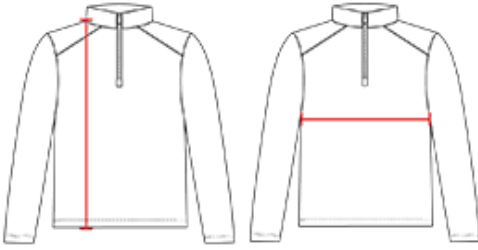

210200 YOUTH

B-CORE YOUTH 1/4 ZIP

- Badger heat seal logo on left sleeve
- Badger Sport paneled shoulder for maximum movement
- 100% Polyester moisture management/antimicrobial performance fabric
- Self-fabric collar with 6" locking zipper
- Contrast zipper and inner collar

COLORS

SPECIFICATIONS

	XS	S	M	L	XL
Piece Weight measured in pounds	0.25	0.25	0.25	0.25	0.25
Spec Body Length measured in inches	21	23	25	26	27
Spec Chest Width measured in inches	15	16	17	18	19
Case Count # of units per case	36	36	36	36	36

HOW TO MEASURE

These product specifications reference a product's measurements. For sizing information and guidance, please reference our sizing charts.

BODY LENGTH

Measured on the front from the shoulder/neck intersection to the bottom of the garment.