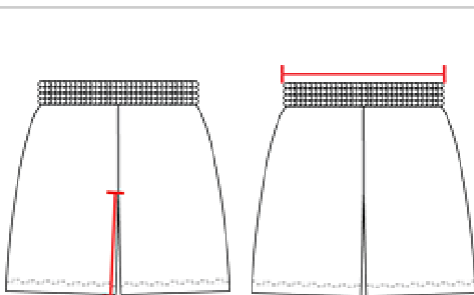

HOWTOMEASURE

These product specifications reference a product's measurements. For sizing information and guidance, please reference our sizing charts.

INSEAM

Measured from crotch point to bottom leg opening.

WAIST WIDTH

Measured across the top of the waist opening.