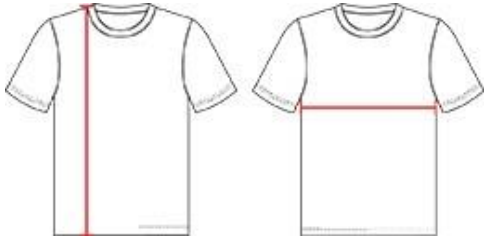

# #210800 YOUTH B-CORE SLEEVELESS YOUTH HOOD TEE

- 100% polyester moisture management/antimicrobial performance fabric
- Badger sport shoulder for maximum movement
- Self-fabric hood
- No drawcord in hood
- Double-needle hem
- Badger heat seal logo on lower left front body.

## COLORS

## SPECIFICATIONS

	XS	S	M	L	XL
<b>Piece Weight</b> measured in pounds	0.25	0.25	0.25	0.25	0.25
<b>Spec Body Length</b> measured in inches	21	23	25	26	27
<b>Spec Chest Width</b> measured in inches	15	16	17	18	19
<b>Case Count</b> # of units per case	36	36	36	36	36

### **BODY LENGTH**

Measured on the front from the shoulder/neck intersection to the bottom of the garment.