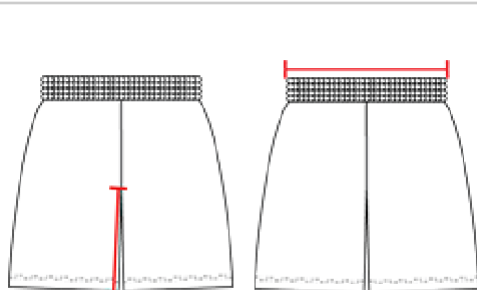

211400 GIRLS'

VELOCITYGIRLS'SHORT

- 100% Polyester moisture management/antimicrobial performance fabric
- 1 1/2" elastic waistband with drawcord
- Piped side panel and hem

COLORS

SPECIFICATIONS

	XS	S	M	L	XL
Piece Weight measured in pounds	0.27	0.27	0.27	0.27	0.27
Waist Relaxed measured in inches	10	11	12	13	14
Spec Inseam measured in inches	2 ½	2 ½	2 ½	2 ½	2 ½
Case Count # of units per case	36	36	36	36	36

HOWTOMEASURE

These product specifications reference a product's measurements. For sizing information and guidance, please reference our sizing charts.

INSEAM

Measured from crotch point to bottom leg opening.

WAIST WIDTH

Measured across the top of the waist opening.