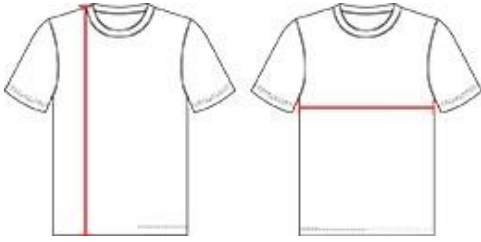

212000 YOUTH B-COREYOUTHTEE

- Badger heat seal logo on left sleeve
- Self-fabric collar
- Badger Sport paneled shoulder for maximum movement
- 100% Polyester moisture management/antimicrobial performance fabric
- Double-needle hem

COLORS

SPECIFICATIONS

	XS	S	M	L	XL
Piece Weight measured in pounds	0.25	0.25	0.25	0.25	0.25
Spec Body Length measured in inches	21	23	25	26	27
Spec Chest Width measured in inches	15	16	17	18	19
Case Count # of units per case	36	36	36	36	36

HOWTOMEASURE

These product specifications reference a product's measurements.
For sizing information and guidance, please reference our sizing charts.

BODY LENGTH

Measured on the front from the shoulder/neck intersection to the bottom of the garment.

CHEST WIDTH

Measured across the chest, 1" below the armhole seam.