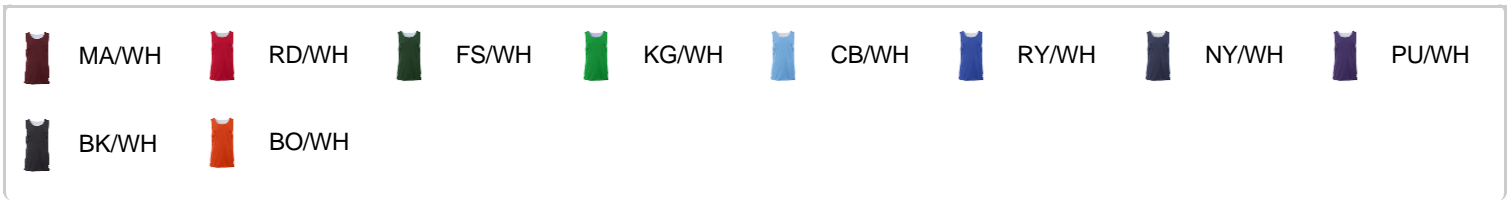

212900 YOUTH B-COREREV.YOUTH TANK

- Badger size jock tag
- 100% Polyester moisture management/antimicrobial performance fabric
- Each layer individually hemmed for easy screening
- Reversible

COLORS

SPECIFICATIONS

	XS	S	M	L
Piece Weight measured in pounds	0.25	0.25	0.25	0.25
Spec Body Length measured in inches	21	23	25	26
Spec Chest Width measured in inches	14 1/2	15 1/2	16 1/2	17 1/2
Case Count # of units per case	36	36	36	36