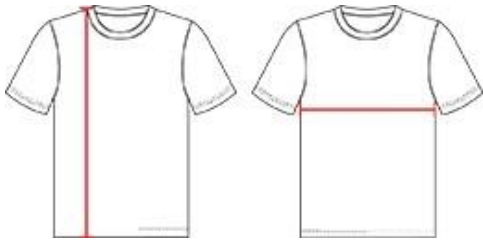

212900 YOUTH B-COREREV.YOUTH TANK

- Badger size jock tag
- 100% Polyester moisture management/antimicrobial performance fabric
- Each layer individually hemmed for easy screening
- Reversible

COLORS

SPECIFICATIONS

	XS	S	M	L
Piece Weight measured in pounds	0.25	0.25	0.25	0.25
Spec Body Length measured in inches	21	23	25	26
Spec Chest Width measured in inches	14 1/2	15 1/2	16 1/2	17 1/2
Case Count # of units per case	36	36	36	36

HOWTOMEASURE

These product specifications reference a product's measurements.
For sizing information and guidance, please reference our sizing charts.

BODY LENGTH

Measured on the front from the shoulder/neck intersection to the bottom of the garment.

CHEST WIDTH

Measured across the chest, 1" below the armhole seam.