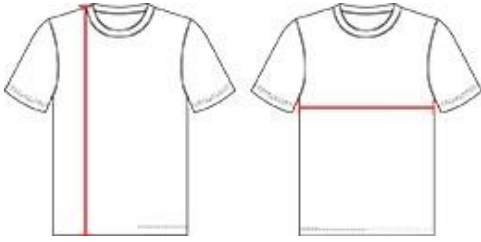

# # 214000 YOUTH DIGITALHOOKYOUTHTEE

- Badger heat seal logo on left sleeve
- Self-fabric collar
- 100% Polyester moisture management/antimicrobial performance fabric
- Double-needle hem
- Sublimated panel inserts

## COLORS

## SPECIFICATIONS

	XS	S	M	L	XL
<b>Piece Weight</b> measured in pounds	0.25	0.25	0.25	0.25	0.25
<b>Spec Body Length</b> measured in inches	21	23	25	26	27
<b>Spec Chest Width</b> measured in inches	15	16	17	18	19
<b>Case Count</b> # of units per case	36	36	36	36	36

## HOWTOMEASURE

These product specifications reference a product's measurements.  
For sizing information and guidance, please reference our sizing charts.

**BODY LENGTH**

Measured on the front from the shoulder/neck intersection to the bottom of the garment.