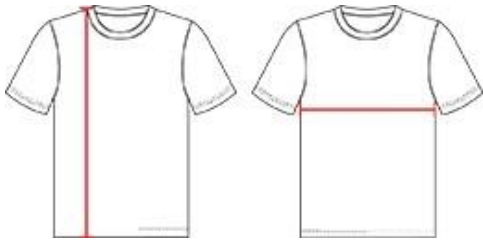

214400 YOUTH HOOKYOUTHTEE

- Badger heat seal logo on left sleeve
- Self-fabric collar
- 100% Polyester moisture management/antimicrobial performance fabric
- Contrast side and sleeve panel inserts
- Double-needle hem

COLORS

SPECIFICATIONS

	XS	S	M	L	XL
Piece Weight measured in pounds	0.25	0.25	0.25	0.25	0.25
Spec Body Length measured in inches	21	23	25	26	27
Spec Chest Width measured in inches	15	16	17	18	19
Case Count # of units per case	36	36	36	36	36

HOWTOMEASURE

These product specifications reference a product's measurements.
For sizing information and guidance, please reference our sizing charts.

BODY LENGTH

Measured on the front from the shoulder/neck intersection to the bottom of the garment.

CHEST WIDTH

Measured across the chest, 1" below the armhole seam.