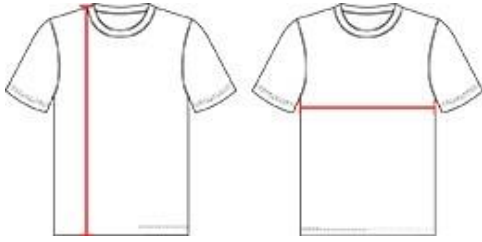

# # 215100 YOUTH BLENDSPORTYOUTHTEE

- Badger heat seal logo on left sleeve
- Self-fabric collar
- Sublimated shoulder panels and sleeves
- Badger Sport paneled shoulder for maximum movement
- 100% polyester moisture management/antimicrobial performance fabric
- Double-needle hem

## COLORS

## SPECIFICATIONS

	XS	S	M	L	XL
<b>Piece Weight</b> measured in pounds	0.25	0.25	0.25	0.25	0.25
<b>Spec Body Length</b> measured in inches	21	23	25	26	27
<b>Spec Chest Width</b> measured in inches	15	16	17	18	19
<b>Case Count</b> # of units per case	36	36	36	36	36

### **BODY LENGTH**

Measured on the front from the shoulder/neck intersection to the bottom of the garment.