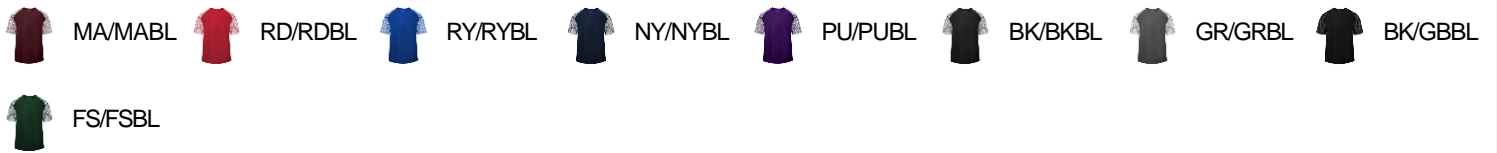

# # 215100 YOUTH BLENDSPORTYOUTHTEE

- Badger heat seal logo on left sleeve
- Self-fabric collar
- Sublimated shoulder panels and sleeves
- Badger Sport paneled shoulder for maximum movement
- 100% polyester moisture management/antimicrobial performance fabric
- Double-needle hem

## COLORS