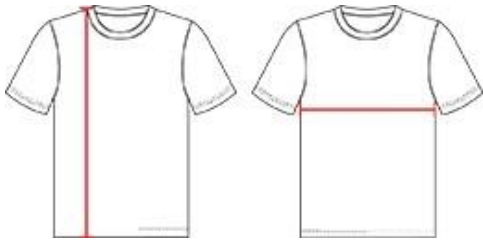

# # 215200 YOUTH DIGITALSPORTYOUTHTEE

- Badger heat seal logo on left sleeve
- Self-fabric collar
- Sublimated shoulder panels and sleeves
- Badger Sport paneled shoulder for maximum movement
- 100% Polyester moisture management/antimicrobial performance fabric
- Double-needle hem

## COLORS

## SPECIFICATIONS

	XS	S	M	L	XL
<b>Piece Weight</b> measured in pounds	0.25	0.25	0.25	0.25	0.25
<b>Spec Body Length</b> measured in inches	21	23	25	26	27
<b>Spec Chest Width</b> measured in inches	15	16	17	18	19
<b>Case Count</b> # of units per case	36	36	36	36	36

## HOWTOMEASURE

These product specifications reference a product's measurements.  
For sizing information and guidance, please reference our sizing charts.

**BODY LENGTH**

Measured on the front from the shoulder/neck intersection to the bottom of the garment.