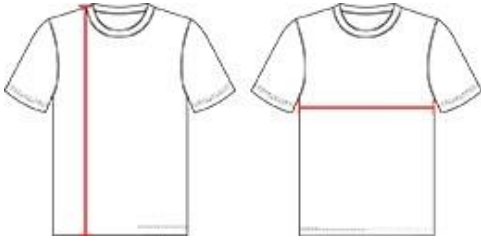

# # 216000 GIRLS' GIRLS' TEE

- 100% Polyester moisture management/antimicrobial performance fabric
- Badger Sport paneled shoulder for maximum movement
- Self-fabric collar
- Double-needle hem
- Badger heat seal logo on left sleeve

## COLORS

## SPECIFICATIONS

	XS	S	M	L	XL
<b>Piece Weight</b> measured in pounds	0.24	0.24	0.24	0.24	0.24
<b>Spec Body Length</b> measured in inches	19	20	21	22	23
<b>Spec Chest Width</b> measured in inches	13	13	14	15	16
<b>Case Count</b> # of units per case	36	36	36	36	36

### **BODY LENGTH**

Measured on the front from the shoulder/neck intersection to the bottom of the garment.