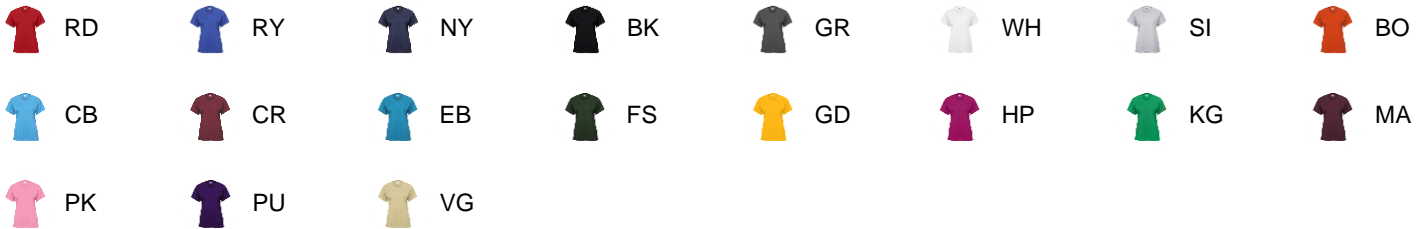

# # 216000 GIRLS' GIRLS' TEE

- 100% Polyester moisture management/antimicrobial performance fabric
- Badger Sport paneled shoulder for maximum movement
- Self-fabric collar
- Double-needle hem
- Badger heat seal logo on left sleeve

## COLORS

## SPECIFICATIONS

	XS	S	M	L	XL
<b>Piece Weight</b> measured in pounds	0.24	0.24	0.24	0.24	0.24
<b>Spec Body Length</b> measured in inches	19	20	21	22	23
<b>Spec Chest Width</b> measured in inches	13	13	14	15	16
<b>Case Count</b> # of units per case	36	36	36	36	36