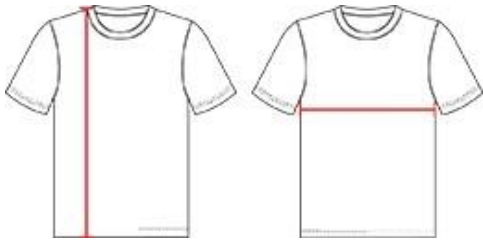

216200 YOUTH

B-COREV-NECKYOUTHTEE

- Badger heat seal logo on left sleeve
- Self-fabric mitered V-neck collar
- Badger Sport paneled shoulder for maximum movement
- 100% Polyester moisture management/antimicrobial performance fabric
- Double-needle hem

COLORS

SPECIFICATIONS

	XS	S	M	L	XL
Piece Weight measured in pounds	0.25	0.25	0.25	0.25	0.25
Spec Body Length measured in inches	21	23	25	26	27
Spec Chest Width measured in inches	15	16	17	18	19
Case Count # of units per case	36	36	36	36	36

HOWTOMEASURE

These product specifications reference a product's measurements.
For sizing information and guidance, please reference our sizing charts.

BODY LENGTH

Measured on the front from the shoulder/neck intersection to the bottom of the garment.

CHEST WIDTH

Measured across the chest, 1" below the armhole seam.