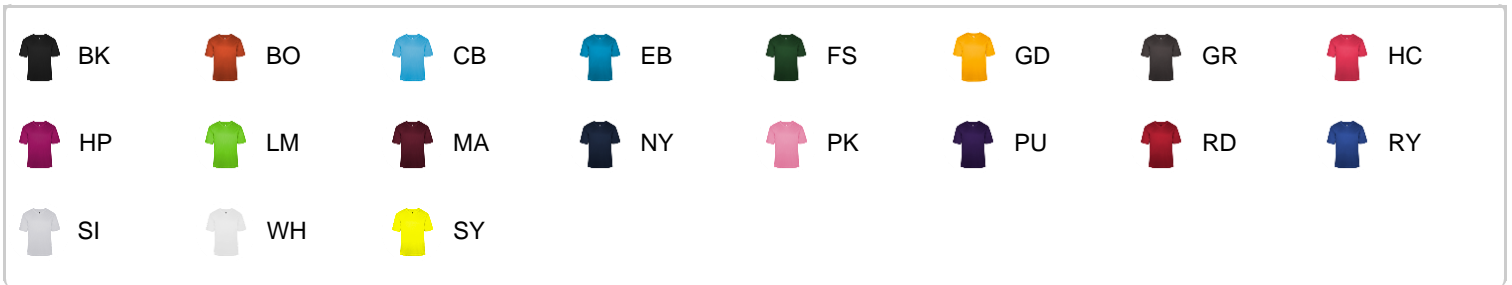

216200 YOUTH

B-COREV-NECKYOUTHTEE

- Badger heat seal logo on left sleeve
- Self-fabric mitered V-neck collar
- Badger Sport paneled shoulder for maximum movement
- 100% Polyester moisture management/antimicrobial performance fabric
- Double-needle hem

COLORS

SPECIFICATIONS

	XS	S	M	L	XL
Piece Weight measured in pounds	0.25	0.25	0.25	0.25	0.25
Spec Body Length measured in inches	21	23	25	26	27
Spec Chest Width measured in inches	15	16	17	18	19
Case Count # of units per case	36	36	36	36	36