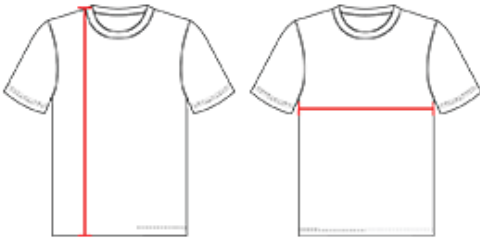

216300 GIRLS' B-CORE GIRLS' SLEEVELESS TEE

- Self-fabric lap v-neck collar
- Badger Sport paneled shoulder for maximum movement
- 100% Polyester moisture management/antimicrobial performance fabric
- Badger heat seal logo on center back
- Double-needle hem

COLORS

SPECIFICATIONS

	XS	S	M	L	XL
Piece Weight measured in pounds	0.25	0.25	0.25	0.25	0.25
Spec Body Length measured in inches	19	20	21	22	23
Spec Chest Width measured in inches	14	14	15	16	17
Case Count # of units per case	36	36	36	36	36

HOW TO MEASURE

These product specifications reference a product's measurements. For sizing information and guidance, please reference our sizing charts.

BODY LENGTH

Measured on the front from the shoulder/neck intersection to the bottom of the garment.