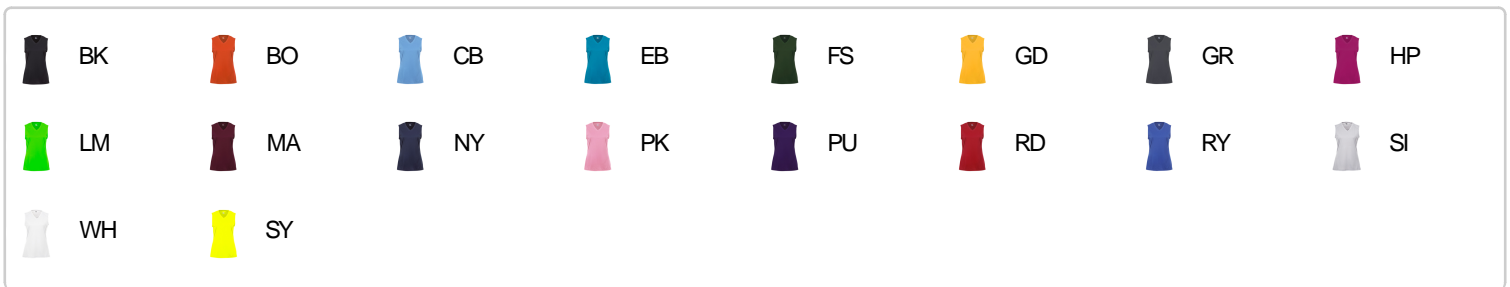

216300 GIRLS' B-CORE GIRLS' SLEEVELESS TEE

- Self-fabric lap v-neck collar
- Badger Sport paneled shoulder for maximum movement
- 100% Polyester moisture management/antimicrobial performance fabric
- Badger heat seal logo on center back
- Double-needle hem

COLORS

SPECIFICATIONS

	XS	S	M	L	XL
Piece Weight measured in pounds	0.25	0.25	0.25	0.25	0.25
Spec Body Length measured in inches	19	20	21	22	23
Spec Chest Width measured in inches	14	14	15	16	17
Case Count # of units per case	36	36	36	36	36