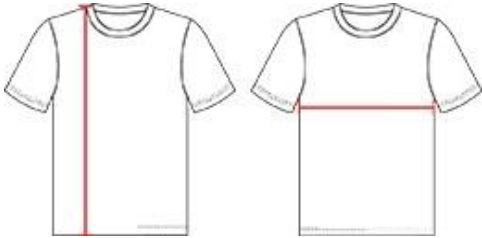

2175 00 YOUTH TONALBLENDYOUTHTEE

- Badger heat seal logo on left sleeve
- Self-fabric collar
- Badger Sport paneled shoulder for maximum movement
- Double-needle hem
- 100% Sublimated Polyester moisture management/antimicrobial fabric

COLORS

SPECIFICATIONS

	XS	S	M	L	XL
Piece Weight measured in pounds	0.27	0.27	0.27	0.27	0.27
Spec Body Length measured in inches	21	23	25	26	27
Spec Chest Width measured in inches	15	16	17	18	19
Case Count # of units per case	36	36	36	36	36

HOWTOMEASURE

These product specifications reference a product's measurements.
For sizing information and guidance, please reference our sizing charts.

BODY LENGTH

Measured on the front from the shoulder/neck intersection to the bottom of the garment.

CHEST WIDTH

Measured across the chest, 1" below the armhole seam.