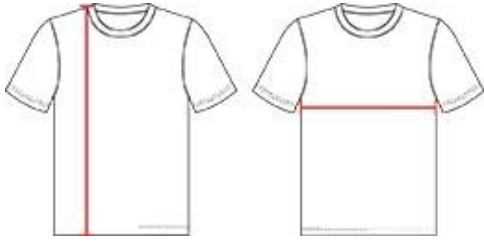

# # 2176 00 YOUTH STRIKERYOUTHTEE

- Badger heat seal logo on left sleeve
- Contrasting mesh fabric front and back sleeve and collar inserts
- Self-fabric collar
- Badger Sport paneled shoulder for maximum movement
- 100% polyester moisture management/antimicrobial performance fabric
- Double-needle hem
- 100% Polyester Arrow mesh fabric vented back for breathability

## COLORS

## SPECIFICATIONS

	XS	S	M	L	XL
<b>Piece Weight</b> measured in pounds	0.27	0.27	0.27	0.27	0.27
<b>Spec Body Length</b> measured in inches	21	23	25	26	27
<b>Spec Chest Width</b> measured in inches	15	16	17	18	19
<b>Case Count</b> # of units per case	36	36	36	36	36

### **BODY LENGTH**

Measured on the front from the shoulder/neck intersection to the bottom of the garment.