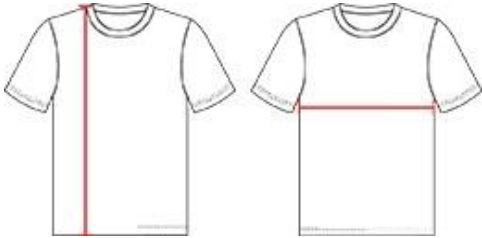

# # 218100 YOUTH CAMOYOUTHTEE

- Badger heat seal logo on left sleeve
- Self-fabric collar
- Badger Sport paneled shoulder for maximum movement
- Double-needle hem
- 100% Sublimated Polyester moisture management/antimicrobial fabric

## COLORS

## SPECIFICATIONS

	XS	S	M	L	XL
<b>Piece Weight</b> measured in pounds	0.29	0.29	0.32	0.35	0.35
<b>Spec Body Length</b> measured in inches	21	23	25	26	27
<b>Spec Chest Width</b> measured in inches	15	16	17	18	19
<b>Case Count</b> # of units per case	36	36	36	36	36

## HOWTOMEASURE

These product specifications reference a product's measurements.  
For sizing information and guidance, please reference our sizing charts.

**BODY LENGTH**

Measured on the front from the shoulder/neck intersection to the bottom of the garment.