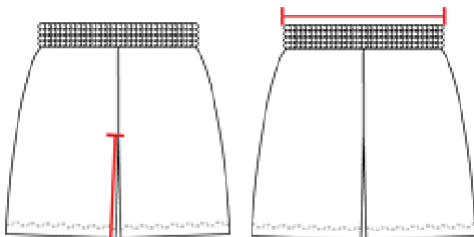

218900 YOUTH

DIGITALPANELYOUTHSHORT

- Badger heat seal logo on left hip
- Sublimated digital side inserts
- 100% Polyester moisture management/antimicrobial performance fabric
- 2" Covered elastic waistband and drawcord
- 7" inseam
- Double-needle hem
- Two deep side pockets

COLORS

SPECIFICATIONS

	XS	S	M	L	XL
Piece Weight measured in pounds	0.25	0.25	0.25	0.25	0.25
Waist Relaxed measured in inches	9 ½	10 ½	11 ½	12 ½	13 ½
Spec Inseam measured in inches	7	7	7	7	7
Case Count # of units per case	36	36	36	36	36

HOWTOMEASURE

These product specifications reference a product's measurements. For sizing information and guidance, please reference our sizing charts.

INSEAM

Measured from crotch point to bottom leg opening.

WAIST WIDTH

Measured across the top of the waist opening.