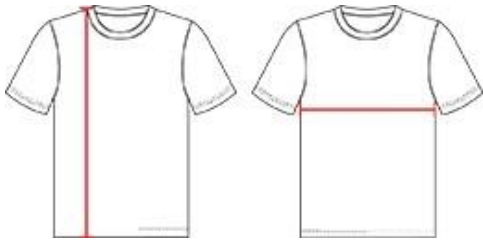

219100 YOUTH BLENDYOUTHTEE

- Badger heat seal logo on left sleeve
- Self-fabric collar
- Badger Sport paneled shoulder for maximum movement
- Double-needle hem
- 100% Sublimated Polyester moisture management/antimicrobial fabric

COLORS

SPECIFICATIONS

	XS	S	M	L	XL
Piece Weight measured in pounds	0.27	0.29	0.32	0.35	0.38
Spec Body Length measured in inches	21	23	25	26	27
Spec Chest Width measured in inches	15	16	17	18	19
Case Count # of units per case	36	36	36	36	36

HOWTOMEASURE

These product specifications reference a product's measurements.
For sizing information and guidance, please reference our sizing charts.

BODY LENGTH

Measured on the front from the shoulder/neck intersection to the bottom of the garment.

CHEST WIDTH

Measured across the chest, 1" below the armhole seam.