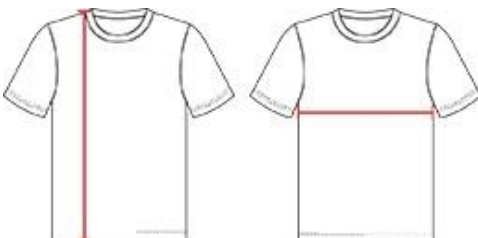

#220300 YOUTH OMBREYOUTHTEE

- 100% polyester moisture management/antimicrobial performance fabric
- Sublimated front and back body
- Badger Sport paneled shoulder for maximum movement
- Self-fabric collar
- Double-needle hem
- Badger heat seal logo on left sleeve

COLORS

SPECIFICATIONS

	XS	S	M	L	XL
Piece Weight measured in pounds	0.00	0.00	0.00	0.00	0.00
Body Length Measured in inches	21	23	25	26	37
Chest Width Measured in inches	15	16	17	18	19
Case Count # of units per case	36	36	36	36	36

HOWTOMEASURE

These product specifications reference a product's measurements. For sizing information and guidance, please reference our sizing charts.

BODYLENGTH

Measured on the front from the shoulder/neck intersection to the bottom of the garment.

CHESTWIDTH

Measured across the chest, 1" below the armhole seam.