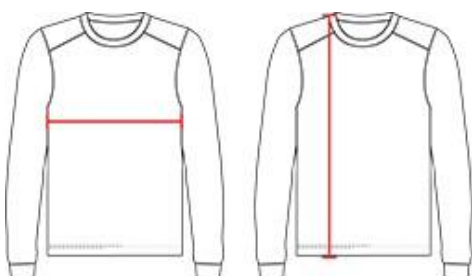

#220400 YOUTH OMBREL/SYOUTHTEE

- Badger Sport paneled shoulder for maximum movement
- 100% Sublimated Polyester moisture management/ antimicrobial performance fabric
- Self-fabric collar
- Double-needle hem
- Badger heat seal logo on left sleeve

COLORS

SPECIFICATIONS

	XS	S	M	L	XL
Piece Weight measured in pounds	0.00	0.00	0.00	0.00	0.00
Body Length Measured in inches	21	23	25	26	27
Chest Width Measured in inches	15	16	17	18	19
Case Count # of units per case	36	36	36	36	36

HOWTOMEASURE

These product specifications reference a product's measurements. For sizing information and guidance, please reference our sizing charts.

BODYLENGTH

Measured on the front from the shoulder/neck intersection to the bottom of the garment.