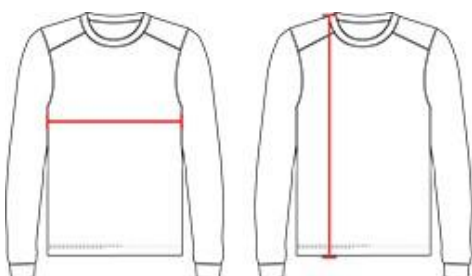

#220500 YOUTH OMBRE YOUTH HOODTEE

- 100% Polyester moisture management/antimicrobial performance fabric
- Sublimated front and back body and hood
- Badger sport shoulder for maximum movement
- Self-fabric hood with drawcord
- Double-needle hem
- Badger heat seal logo on left sleeve
- No drawcord on youth garments

COLORS

SPECIFICATIONS

	XS	S	M	L	XL
Piece Weight measured in pounds	0.00	0.00	0.00	0.00	0.00
Body Length Measured in inches	21	23	25	26	27
Chest Width Measured in inches	15	16	17	18	19
Case Count # of units per case	36	36	36	36	36

HOW TO MEASURE

These product specifications reference a product's measurements. For sizing information and guidance, please reference our sizing charts.

BODY LENGTH

Measured on the front from the shoulder/neck intersection to the bottom of the garment.

CHEST WIDTH

Measured across the chest, 1" below the armhole seam.