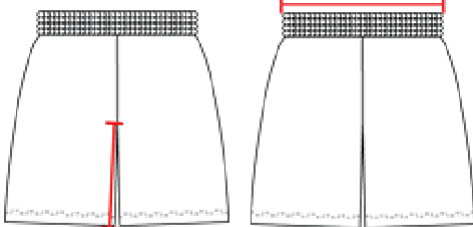

HOWTOMEASURE

These product specifications reference a product's measurements. For sizing information and guidance, please reference our sizing charts.

INSEAM

Measured from crotch point to bottom leg opening.

WAIST WIDTH

Measured across the top of the waist opening.