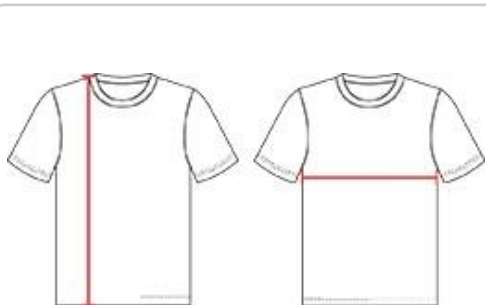

221100 YOUTH

LINEUPL/SYOUTHHOODTEE

- 100% Polyester moisture management/antimicrobial performance fabric
- Sublimated raglan sleeve panels
- Self-fabric hood
- No drawcord
- Double-needle hem
- Badger heat seal logo on left sleeve

COLORS

SPECIFICATIONS

	XS	S	M	L	XL
Piece Weight measured in pounds	0.00	0.00	0.00	0.00	0.00
Body Length Measured in inches	21	23	25	26	27
Chest Width Measured in inches	15	16	17	18	19
Case Count # of units per case	36	36	36	36	36

HOWTOMEASURE

These product specifications reference a product's measurements. For sizing information and guidance, please reference our sizing charts.

BODY LENGTH

Measured on the front from the shoulder/neck intersection to the bottom of the garment.

CHEST WIDTH

Measured across the chest, 1" below the armhole seam.