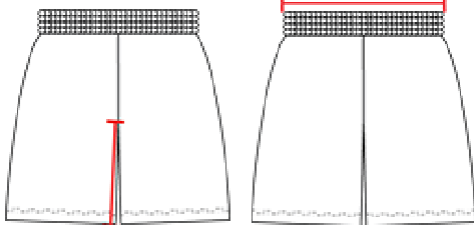

221200 YOUTH LINEUP YOUTH SHORT

- 100% Polyester moisture management/antimicrobial performance fabric
- Sublimated side panels
- 1 1/2" Covered elastic waistband and drawcord
- Athletic cut and superior mt
- Two deep side seam pockets
- Badger heat seal logo on left hip
- Double-needle hem
- 5" Inseam

COLORS

SPECIFICATIONS

	XS	S	M	L	XL
Piece Weight measured in pounds	0.00	0.00	0.00	0.00	0.00
Waist Relaxed measured in inches	9 ½	10 ½	11 ½	12 ½	13 ½
Inseam measured in inches	5	5	5	5	5
Case Count # of units per case	1	1	1	1	1

HOW TO MEASURE

These product specifications reference a product's measurements. For sizing information and guidance, please reference our sizing charts.

INSEAM

Measured from crotch point to bottom leg opening.

WAIST WIDTH

Measured across the top of the waist opening.