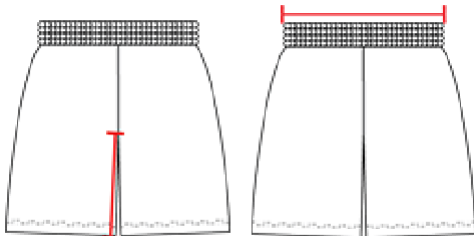

HOW TO MEASURE

These product specifications reference a product's measurements. For sizing information and guidance, please reference our sizing charts.

INSEAM

Measured from crotch point to bottom leg opening.

WAIST WIDTH

Measured across the top of the waist opening.