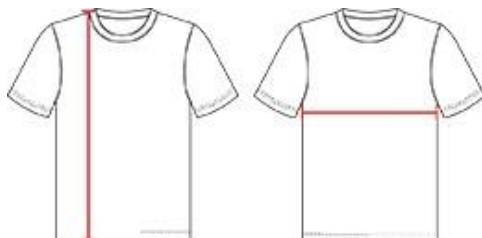

222000 YOUTH HEX2.0YOUTHTEE

- 100% Sublimated Polyester moisture management/ antimicrobial performance fabric
- Badger sport shoulder for maximum movement
- Self-fabric collar
- Double-needle hem
- Badger heat seal logo on left sleeve

COLORS

SPECIFICATIONS

| | XS | S | M | L | XL |
|---|------|------|------|------|------|
| Piece Weight measured in pounds | 0.00 | 0.00 | 0.00 | 0.00 | 0.00 |
| Body Length Measured in inches | 21 | 23 | 25 | 26 | 27 |
| Chest Width Measured in inches | 15 | 16 | 17 | 18 | 19 |
| Case Count # of units per case | 1 | 1 | 1 | 1 | 1 |

HOWTOMEASURE

These product specifications reference a product's measurements. For sizing information and guidance, please reference our sizing charts.

BODY LENGTH

Measured on the front from the shoulder/neck intersection to the bottom of the garment.

CHEST WIDTH

Measured across the chest, 1" below the armhole seam.