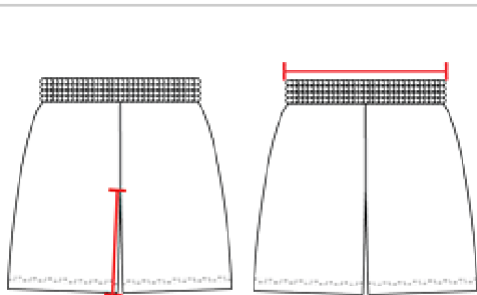

222100 YOUTH HEX2.0YOUTHSHORT

- 100% Sublimated Polyester moisture management/ antimicrobial performance fabric
- Athletic cut & superior mt
- 2" covered elastic waistband & drawcord
- Two deep side seam pockets
- Double-needle hem
- Badger heat seal logo on left hip

COLORS

SPECIFICATIONS

	XS	S	M	L	XL
Piece Weight measured in pounds	0.00	0.00	0.00	0.00	0.00
Waist Relaxed measured in inches	9 ½	10 ½	11 ½	12 ½	13 ½
Inseam measured in inches	6	6	6	6	6
Case Count # of units per case	1	1	1	1	1

HOWTOMEASURE

These product specifications reference a product's measurements. For sizing information and guidance, please reference our sizing charts.

INSEAM

Measured from crotch point to bottom leg opening.

WAIST WIDTH

Measured across the top of the waist opening.