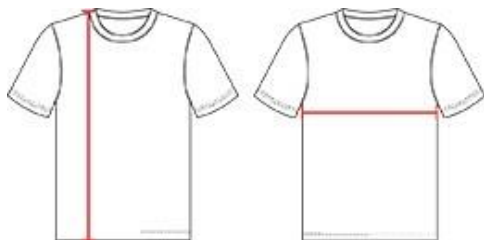

222400 YOUTH HEXYOUTHLONGSLEEVE TEE

- 100% Sublimated Polyester moisture management/ antimicrobial performance fabric
- Badger sport shoulder for maximum movement
- Self-fabric collar
- Double-needle hem
- Badger heat seal logo on left sleeve

COLORS

SPECIFICATIONS

	XS	S	M	L	XL
Piece Weight measured in pounds	0.00	0.00	0.00	0.00	0.00
Body Length Measured in inches	21	23	25	26	27
Chest width Measured in inches	15	16	17	18	19
Case Count # of units per case	36	36	36	36	36

HOW TO MEASURE

These product specifications reference a product's measurements. For sizing information and guidance, please reference our sizing charts.

BODY LENGTH

Measured on the front from the shoulder/neck intersection to the bottom of the garment.

CHEST WIDTH

Measured across the chest, 1" below the armhole seam.