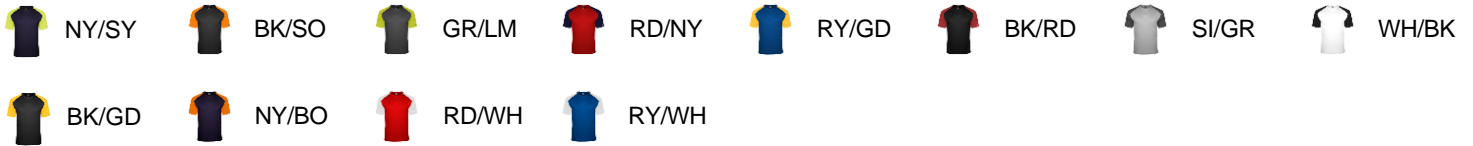

#223000 YOUTH BREAKOUT YOUTH TEE

- 100% Polyester moisture management/antimicrobial performance fabric
- Contrast textured shoulders and sleeves
- Badger sport shoulder for maximum movement
- Self-fabric collar
- Double-needle hem
- Badger heat seal logo on left sleeve

COLORS

SPECIFICATIONS

	XS	S	M	L	XL
Piece Weight measured in pounds	0.00	0.00	0.00	0.00	0.00
Body Length Measured in inches	21	23	25	26	27
Chest Width Measured in inches	15	16	17	18	19
Case Count # of units per case	36	36	36	36	36