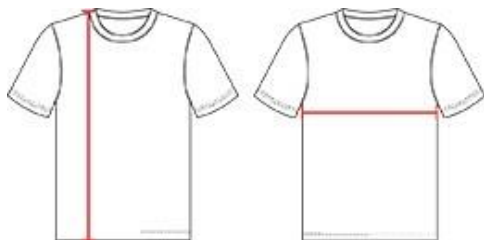

#223000 YOUTH BREAKOUT YOUTH TEE

- 100% Polyester moisture management/antimicrobial performance fabric
- Contrast textured shoulders and sleeves
- Badger sport shoulder for maximum movement
- Self-fabric collar
- Double-needle hem
- Badger heat seal logo on left sleeve

COLORS

SPECIFICATIONS

	XS	S	M	L	XL
Piece Weight measured in pounds	0.00	0.00	0.00	0.00	0.00
Body Length Measured in inches	21	23	25	26	27
Chest Width Measured in inches	15	16	17	18	19
Case Count # of units per case	36	36	36	36	36

HOW TO MEASURE

These product specifications reference a product's measurements. For sizing information and guidance, please reference our sizing charts.

BODY LENGTH

Measured on the front from the shoulder/neck intersection to the bottom of the garment.

CHEST WIDTH

Measured across the chest, 1" below the armhole seam.