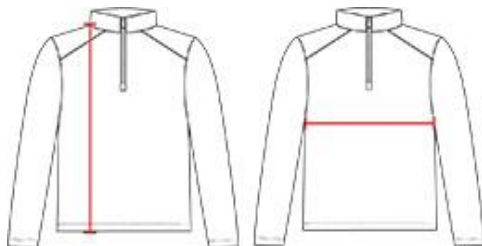

223100 YOUTH

BREAKOUTYOUTH1/4ZIP

- 100% Polyester moisture management/antimicrobial performance fabric
- Contrast textured shoulders and sleeves
- Self-fabric collar with 6" locking zipper
- Badger sport shoulder for maximum movement
- Double-needle hem
- Badger heat seal logo on left sleeve

COLORS

SPECIFICATIONS

	XS	S	M	L	XL
Piece Weight measured in pounds	0.00	0.00	0.00	0.00	0.00
Body Length Measured in inches	21	23	25	26	27
Chest Width Measured in inches	15	16	17	18	19
Case Count # of units per case	36	36	36	36	36

HOWTOMEASURE

These product specifications reference a product's measurements. For sizing information and guidance, please reference our sizing charts.

BODY LENGTH

Measured on the front from the shoulder/neck intersection to the bottom of the garment.