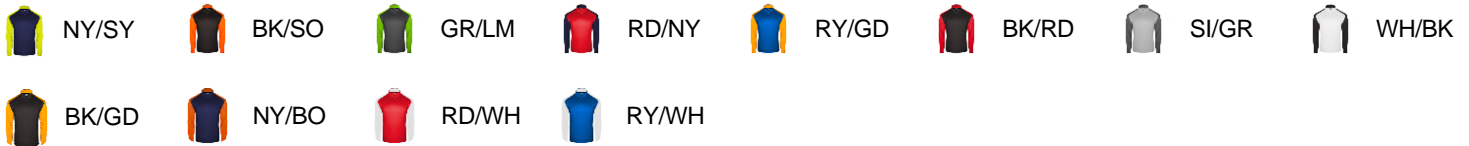

223100 YOUTH

BREAKOUTYOUTH1/4ZIP

- 100% Polyester moisture management/antimicrobial performance fabric
- Contrast textured shoulders and sleeves
- Self-fabric collar with 6" locking zipper
- Badger sport shoulder for maximum movement
- Double-needle hem
- Badger heat seal logo on left sleeve

COLORS

SPECIFICATIONS

	XS	S	M	L	XL
Piece Weight measured in pounds	0.00	0.00	0.00	0.00	0.00
Body Length Measured in inches	21	23	25	26	27
Chest Width Measured in inches	15	16	17	18	19
Case Count # of units per case	36	36	36	36	36