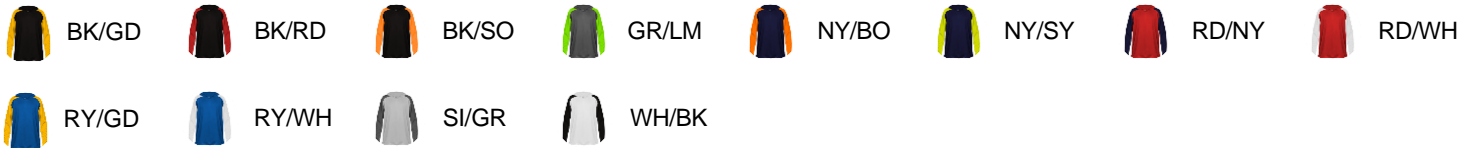

223500 YOUTH BREAKOUT YOUTH HOOD TEE

- 100% polyester moisture management/antimicrobial performance fabric
- Contrast textured shoulder and sleeves
- Badger Sport paneled shoulder for maximum movement
- Self-fabric hood
- Double-needle hem
- Badger heat seal logo on left sleeve

COLORS

SPECIFICATIONS

	XS	S	M	L	XL
Piece Weight measured in pounds	0.00	0.00	0.00	0.00	0.00
Body Length Measured in inches	21	23	25	26	27
Chest Width Measured in inches	15	16	17	18	19
Case Count # of units per case	36	36	36	36	36