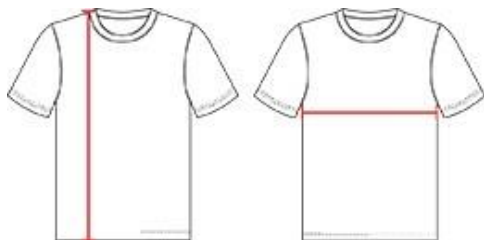

223500 YOUTH BREAKOUT YOUTH HOOD TEE

- 100% polyester moisture management/antimicrobial performance fabric
- Contrast textured shoulder and sleeves
- Badger Sport paneled shoulder for maximum movement
- Self-fabric hood
- Double-needle hem
- Badger heat seal logo on left sleeve

COLORS

SPECIFICATIONS

	XS	S	M	L	XL
Piece Weight measured in pounds	0.00	0.00	0.00	0.00	0.00
Body Length Measured in inches	21	23	25	26	27
Chest Width Measured in inches	15	16	17	18	19
Case Count # of units per case	36	36	36	36	36

HOW TO MEASURE

These product specifications reference a product's measurements. For sizing information and guidance, please reference our sizing charts.

BODY LENGTH

Measured on the front from the shoulder/neck intersection to the bottom of the garment.

CHEST WIDTH

Measured across the chest, 1" below the armhole seam.