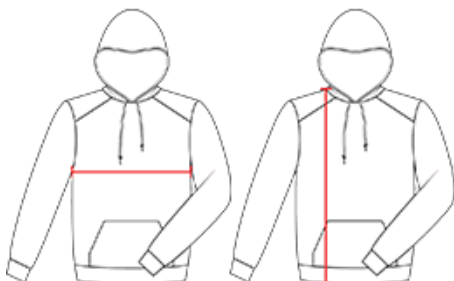

HOW TO MEASURE

These product specifications reference a product's measurements. For sizing information and guidance, please reference our sizing charts.

BODY LENGTH

Measured from the top of the shoulder to bottom of the back.

CHEST WIDTH

Measured across the chest at its fullest part while laid nat.