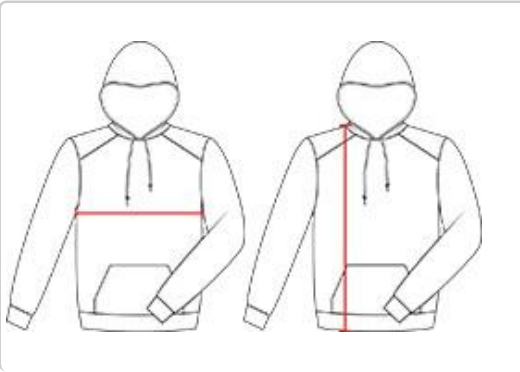

2 4 4 0 0 0 YOUTH

BREAKOUT PERFORMANCE FLEECE YOUTH HOOD

- 100% Polyester moisture management fleece fabric
- Contrast textured inserts on hood shoulders and front pocket
- Front pouch pocket with two hook & loop closures and headset opening
- Self-fabric cuffs & waistband
- Embroidered Badger logo on left sleeve
- No drawcord on youth garments

COLORS

SPECIFICATIONS

	XS	S	M	L	XL
Piece Weight measured in pounds	0.25	0.25	0.25	0.25	0.25
Spec Body Length measured in inches	20	22	24	26	28
Spec Chest Width measured in inches	17	18	19	20	21
Case Count # of units per case	24	24	24	24	24

HOWTOMEASURE

These product specifications reference a product's measurements. For sizing information and guidance, please reference our sizing charts.

BODYLENGTH

Measured on the front from the shoulder/neck intersection to the bottom of the garment.