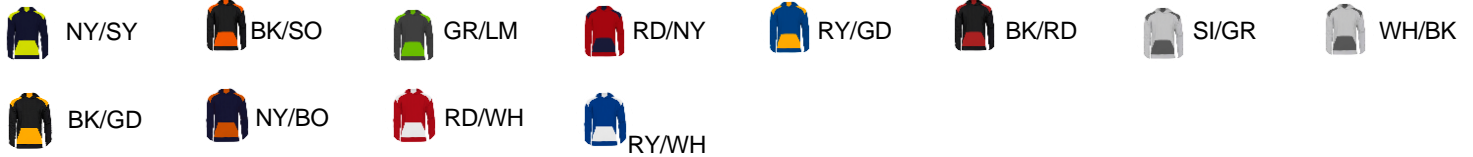

2 4 4 0 0 0 YOUTH

BREAKOUT PERFORMANCE FLEECE YOUTH HOOD

- 100% Polyester moisture management fleece fabric
- Contrast textured inserts on hood shoulders and front pocket
- Front pouch pocket with two hook & loop closures and headset opening
- Self-fabric cuffs & waistband
- Embroidered Badger logo on left sleeve
- No drawcord on youth garments

COLORS

SPECIFICATIONS

	XS	S	M	L	XL
Piece Weight measured in pounds	0.25	0.25	0.25	0.25	0.25
Spec Body Length measured in inches	20	22	24	26	28
Spec Chest Width measured in inches	17	18	19	20	21
Case Count # of units per case	24	24	24	24	24