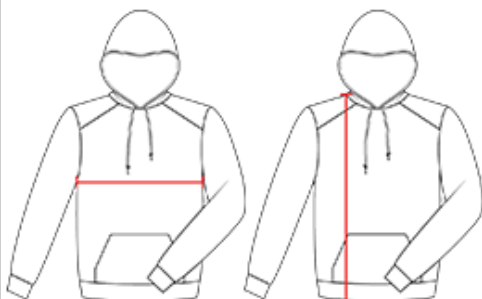

HOW TO MEASURE

These product specifications reference a product's measurements. For sizing information and guidance, please reference our sizing charts.

BODY LENGTH

Measured on the front from the shoulder/neck intersection to the bottom of the garment.

CHEST WIDTH

Measured across the chest, 1" below the armhole seam.