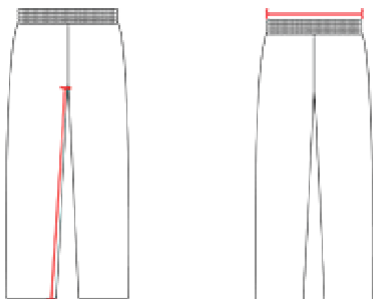

HOWTOMEASURE

These product specifications reference a product's measurements. For sizing information and guidance, please reference our sizing charts.

WAIST WIDTH

Measured across the top of the waist opening.

INSEAM

Measured from crotch point to bottom leg opening.