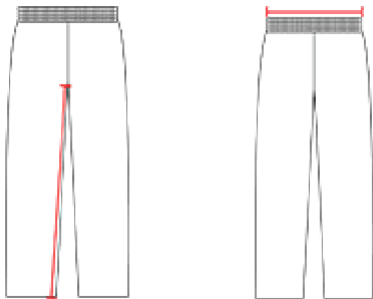

2478 00 YOUTH PERF.FLEECEOPENBOTTOMYOUTH PANT

- 100% polyester moisture management neece fabric
- Embroidered badger logo on left hip
- Two deep side pockets
- Double-needle hem
- Self-Fabric Covered Elastic Waistband

COLORS

SPECIFICATIONS

	XS	S	M	L
Piece Weight measured in pounds	1.25	1.25	1.30	1.38
Waist Relaxed measured in inches	9 ½	10 ½	11 ½	12 ½
Spec Inseam measured in inches	22	24	26	28
Case Count # of units per case	24	24	24	24

HOWTOMEASURE

These product specifications reference a product's measurements. For sizing information and guidance, please reference our sizing charts.

WAIST WIDTH

Measured across the top of the waist opening.

INSEAM

Measured from crotch point to bottom leg opening.