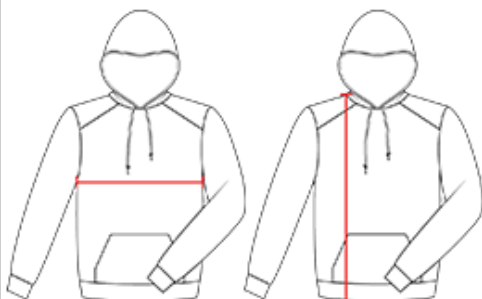

248000 YOUTH POLY FLEECE YOUTH 1/4 ZIP

- 100% Polyester moisture management fabric
- Self-fabric collar with 7" locking zipper
- 2 front pockets with headset opening
- Cuffs feature smooth hem front with rib on back half
- Embroidered badger logo on left sleeve

COLORS

SPECIFICATIONS

	XS	S	M	L	XL
Piece Weight measured in pounds	1.06	1.06	1.06	1.06	1.06
Spec Body Length measured in inches	20	22	24	26	28
Spec Chest Width measured in inches	17	18	19	20	21
Case Count # of units per case	24	24	24	24	24

HOW TO MEASURE

These product specifications reference a product's measurements. For sizing information and guidance, please reference our sizing charts.

BODY LENGTH

Measured on the front from the shoulder/neck intersection to the bottom of the garment.