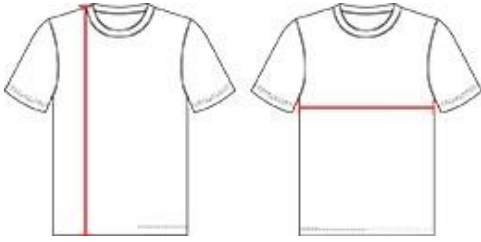

252900 YOUTH MESHREVERSIBLEYOUTHTANK

- Each layer individually hemmed for easy screening
- Double layered mesh
- 100% Polyester Pro Mesh Fabric
- Double-needle hem
- Reversible

COLORS

SPECIFICATIONS

	XS	S	M	L	XL
Piece Weight measured in pounds	0.25	0.25	0.25	0.25	0.25
Spec Body Length measured in inches	21	23	25	26	27
Spec Chest Width measured in inches	14 1/2	15 1/2	16 1/2	17 1/2	18 1/2
Case Count # of units per case	36	36	36	36	36

HOWTOMEASURE

These product specifications reference a product's measurements.
For sizing information and guidance, please reference our sizing charts.

BODY LENGTH

Measured on the front from the shoulder/neck intersection to the bottom of the garment.

CHEST WIDTH

Measured across the chest, 1" below the armhole seam.